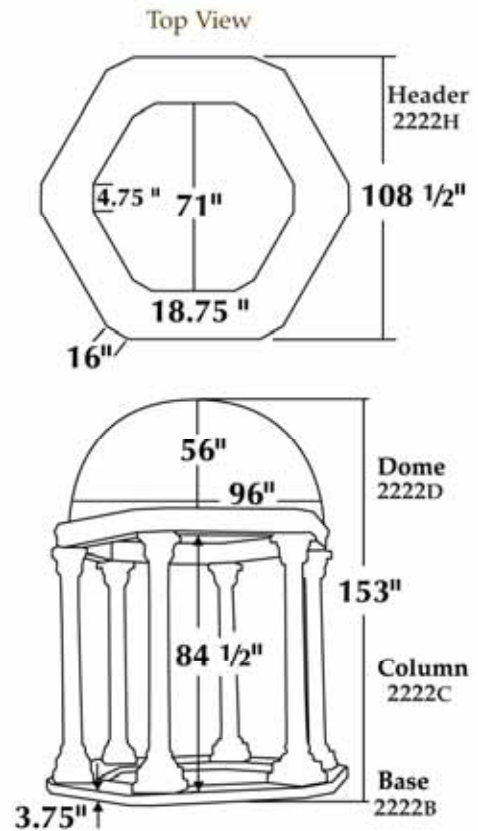

Outdoor Furniture

Classical Gazebo Columns are open through their centers to allow for electrical wiring for spotlights or decorative lighting.
*Dome constructed of power coated steel completed with a light antiqued brush for a tone-down effect.